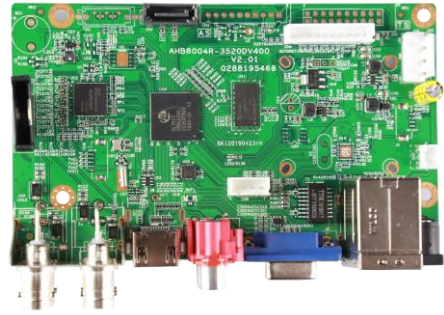

### Specification:

	<b>Model</b>	AHB8004R-MH
System	Main processor	Hi352D0V400
Interface	Preview	1/4/8/9
Video	Codec	H.265
	Monitor quality	VGA(1080P at most);HDMI(1080P at most)
	Preview ability	4*5M-N@20fps (6 in 1) /4*4M-N@15fps (6 in 1) /4*1080P (6 in 1)
	Encode ability	4*5M-N@15fps (6 in 1) 4*4M-N@15fps (6 in 1) /4*1080P@18fps (6 in 1)
	Decode ability	1*5M-N@15fps (6 in 1) 2*4M-N@15fps (6 in 1) /4*1080P@18fps (6 in 1)
	Multi-mode input	Analog: 4*4M-N; 4*1080P Digital to analog conversion: support (except hybrid mode) hybrid: 4*1080P (analog) +4*1080P (network) network: 16*1080P;8*5M
	Digital to analog conversion	Support (except hybrid mode)
	Motion Detection	Each screen can be set to 192 (16 * 12) detection areas; multi-level sensitivity can be set (Limited local channel)
Audio	Audio compression	G.711A
	Intercom	support
Record & playback	Record mode	manual>alarm>motion detection>timing
	Local Playback	4ch(analog input mode)
	Search mode	Search by time, calendar, event, channel
Storage & backup	Video storage	HDD, network
	Backup mode	Network, USB hard disk, USB burner, SATA burner
External Interface	Video input	4ch BNC
	Video output	1ch VGA, 1ch HDMI
	Loop Vout	N/A
	Audio I/O	1/1
	Alarm I/O	0/0
	Network interface	RJ45 10M/100M self-adaption
	PTZ control	Support kinds of PTZ protocols
	USB	2* USB 2.0 ports